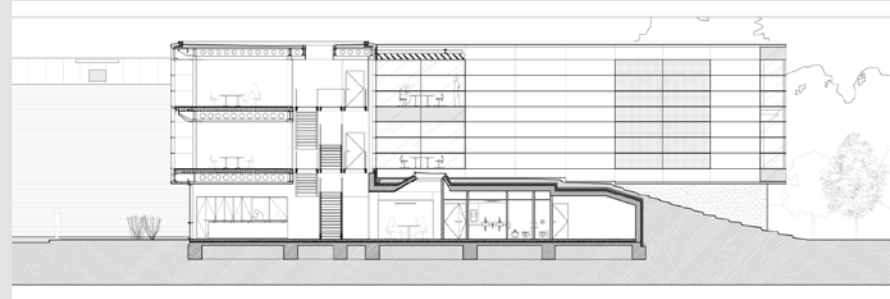

PROGRAM :
Design and construction of a services' development : office building and showroom space,
warehouse building, parkings and landscaping of the site.

SITE AREA :
Site : 12 500 m²
Built surface : 5 400 m² (2 400 m² work places, 3 000 m² stockage)
76 Parking Places

CONSTRUCTION :
March 2007-May 2008

COSTS OF WORKS :
10 650 000 £

BREEAM CERTIFICATE : Excellent

AWARDS :
The Building has been awarded the "Guildford Society Design Awards 2008" price in the "New Building" category