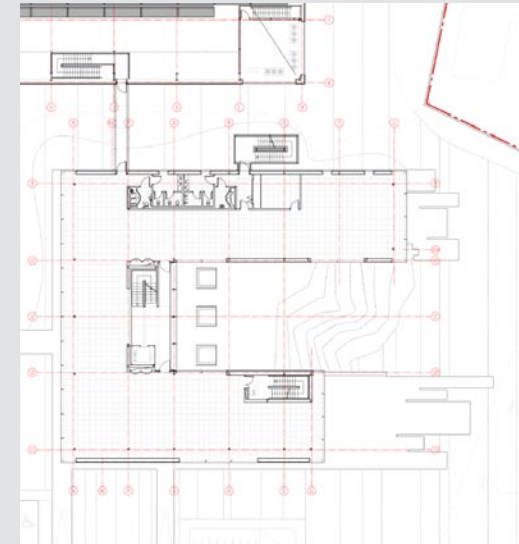

PROGRAM :
Design and construction of a services' development : office building and showroom space,
warehouse building, parkings and landscaping of the site.

SITE AREA :
Site : 12 500 m²
Built surface : 5 400 m² (2 400 m² work places, 3 000 m² stockage)
76 Parking Places

GROUND FLOOR

1st FLOOR

2nd FLOOR