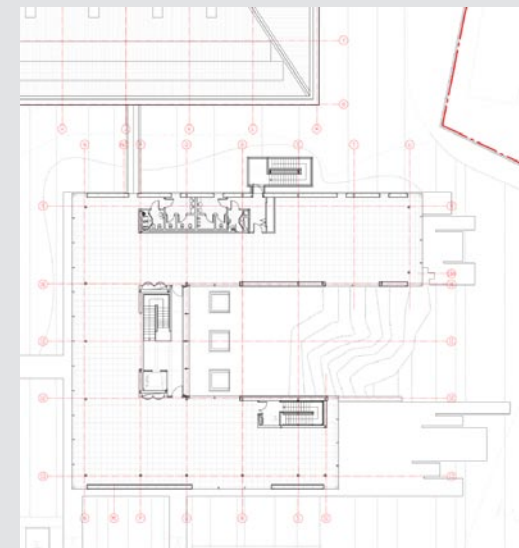

PROGRAM :
Design and construction of a services' development : office building and showroom space,
warehouse building, parkings and landscaping of the site.

SITE AREA :
Site : 12 500 m²
Built surface : 5 400 m² (2 400 m² work places, 3 000 m² stockage)
76 Parking Places

GROUND FLOOR

1st FLOOR

2nd FLOOR