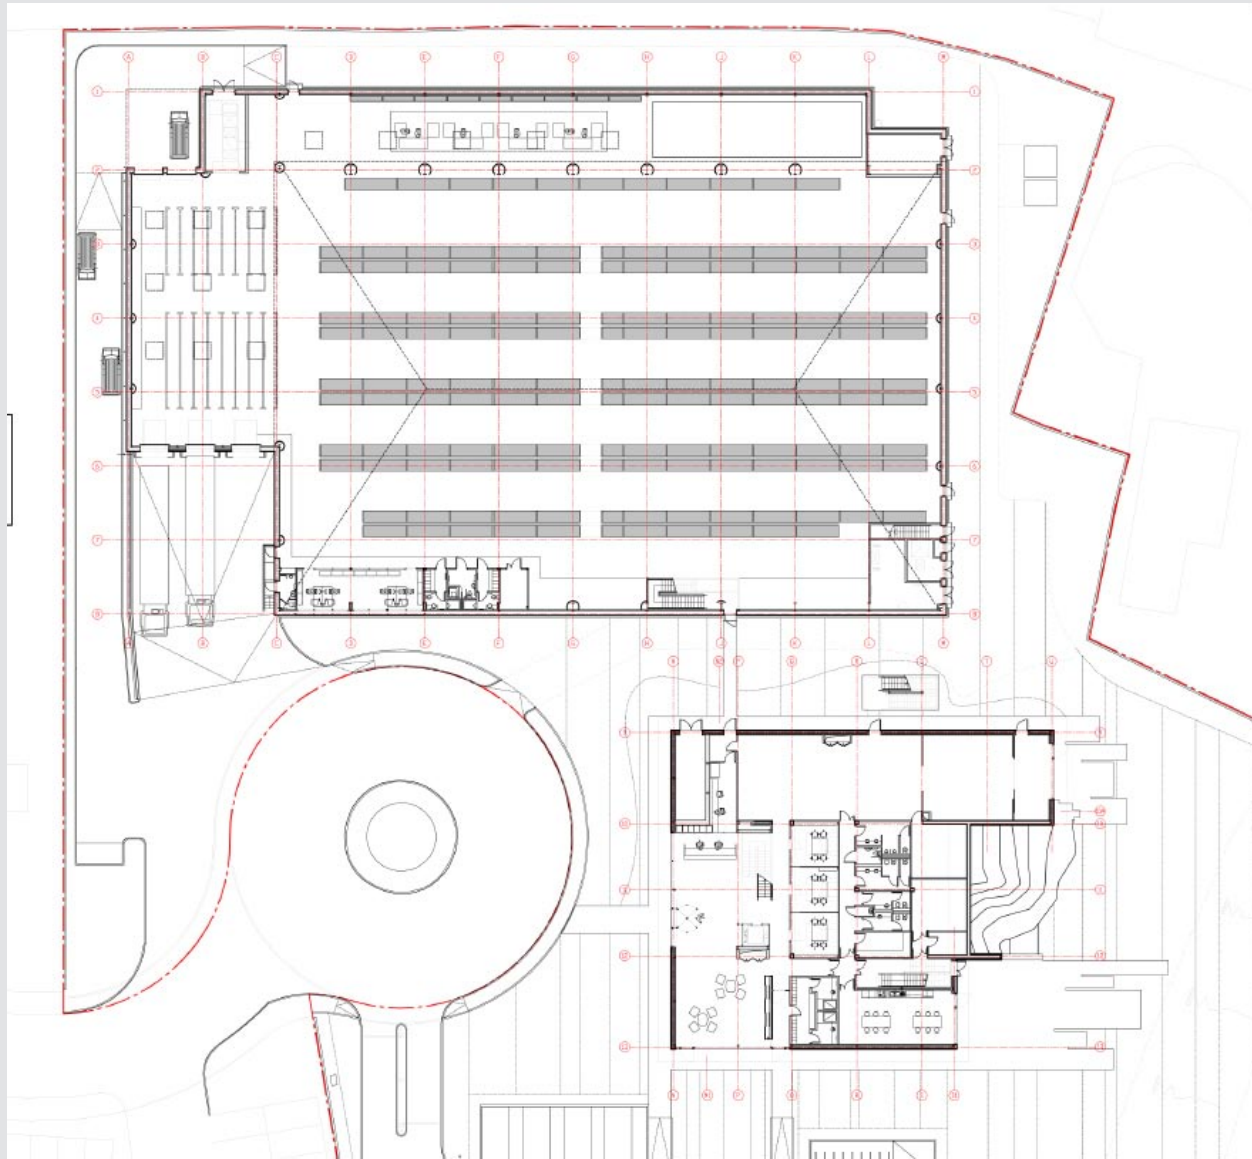

PROGRAM :
Design and construction of a services' development : office building and showroom space,
warehouse building, parkings and landscaping of the site.

SITE AREA :
Site : 12 500 m²
Built surface : 5 400 m² (2 400 m² work places, 3 000 m² stockage)
76 Parking Places

GROUND FLOOR

1st FLOOR

2nd FLOOR